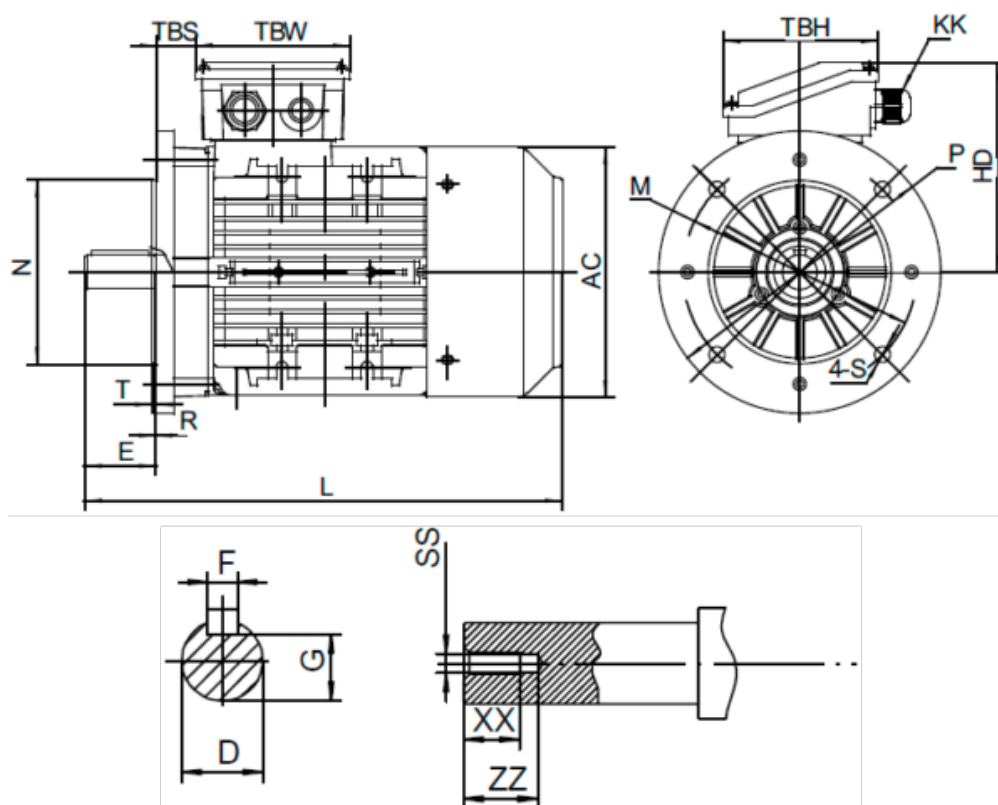

Article number: 25180007521440

Description: Kleedrive T3A 801-2 0.75kw 2800 rpm UL/CSA  
3x230/400V 50 HZ IP55 B5 Eff=80,7%

## Measures

AA = 160	L = 304	TBH = 109
AC = Ø157	M = Ø165	TBS = 26.5
AD = 214	N = Ø130	TBW = 109
D = Ø19	P = Ø200	XX = 16
E = 40	R = 0	ZZ = 21
F = 6	S = Ø12	
G = 15.5	SS = M6	
HD = 134	T = 3.5	